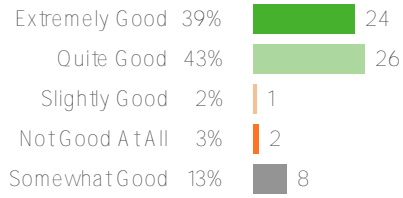

62 responses

District average:

Washington Elementary School
District

Favorable: