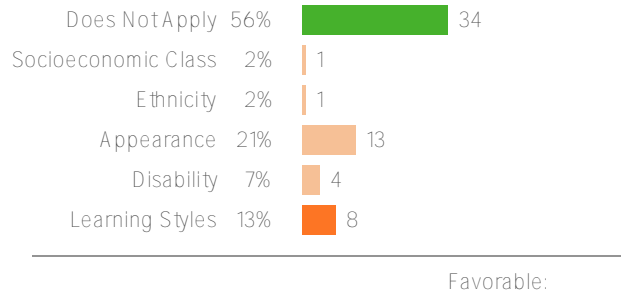

62 responses

District average: Washington Elementary School District