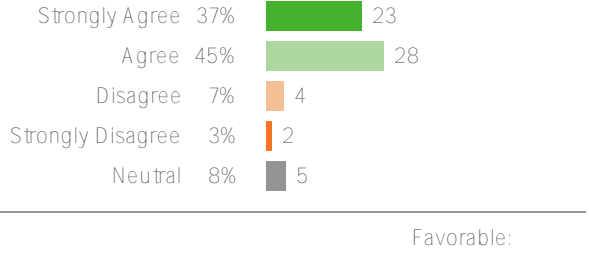

62 responses

District average: Washington Elementary School District