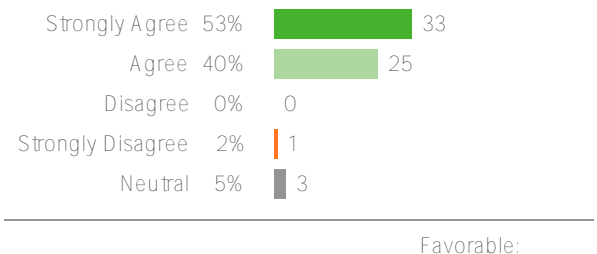

62 responses

District average: Washington Elementary School District