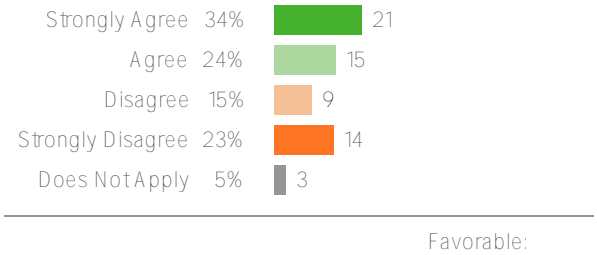

62 responses

District average: Washington Elementary School District