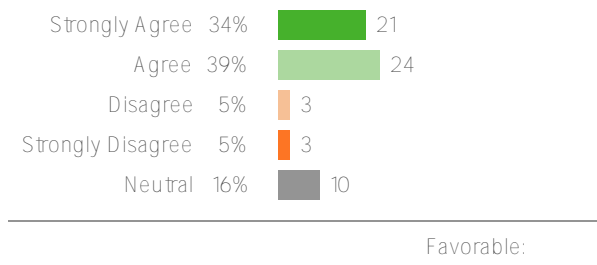

62 responses

District average: Washington Elementary School District